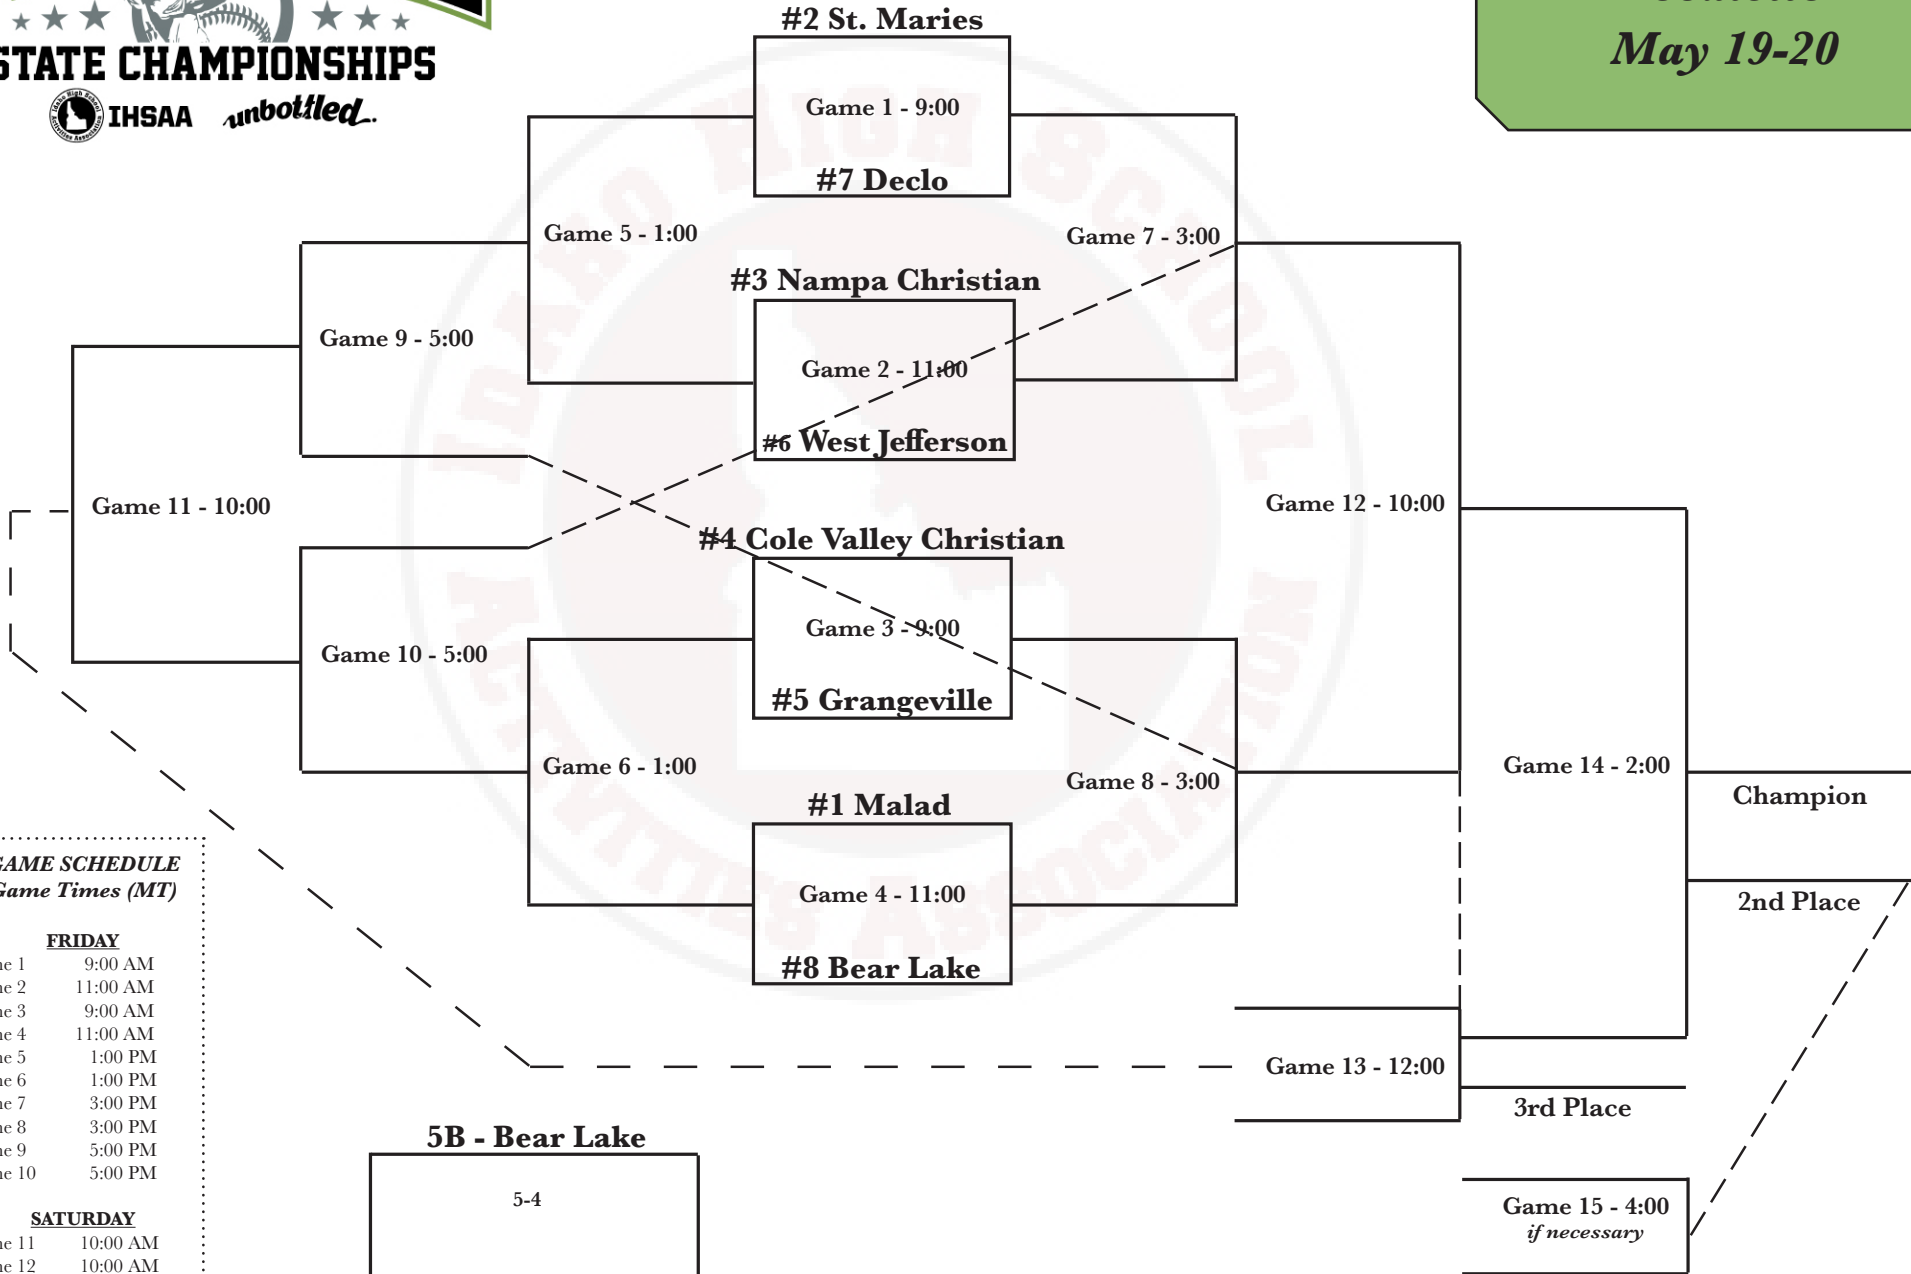

2A
Capell Park
Pocatello
May 19-20

GAME SCHEDULE
Game Times (MT)

FRIDAY	
Game 1	9:00 AM
Game 2	11:00 AM
Game 3	9:00 AM
Game 4	11:00 AM
Game 5	1:00 PM
Game 6	1:00 PM
Game 7	3:00 PM
Game 8	3:00 PM
Game 9	5:00 PM
Game 10	5:00 PM

SATURDAY	
Game 11	10:00 AM
Game 12	10:00 AM
Game 13	12:00 PM
Game 14	2:00 PM
Game 15*	4:00 PM

5B - Bear Lake
 5-4
6B - N. Fremont
State Play-In Game