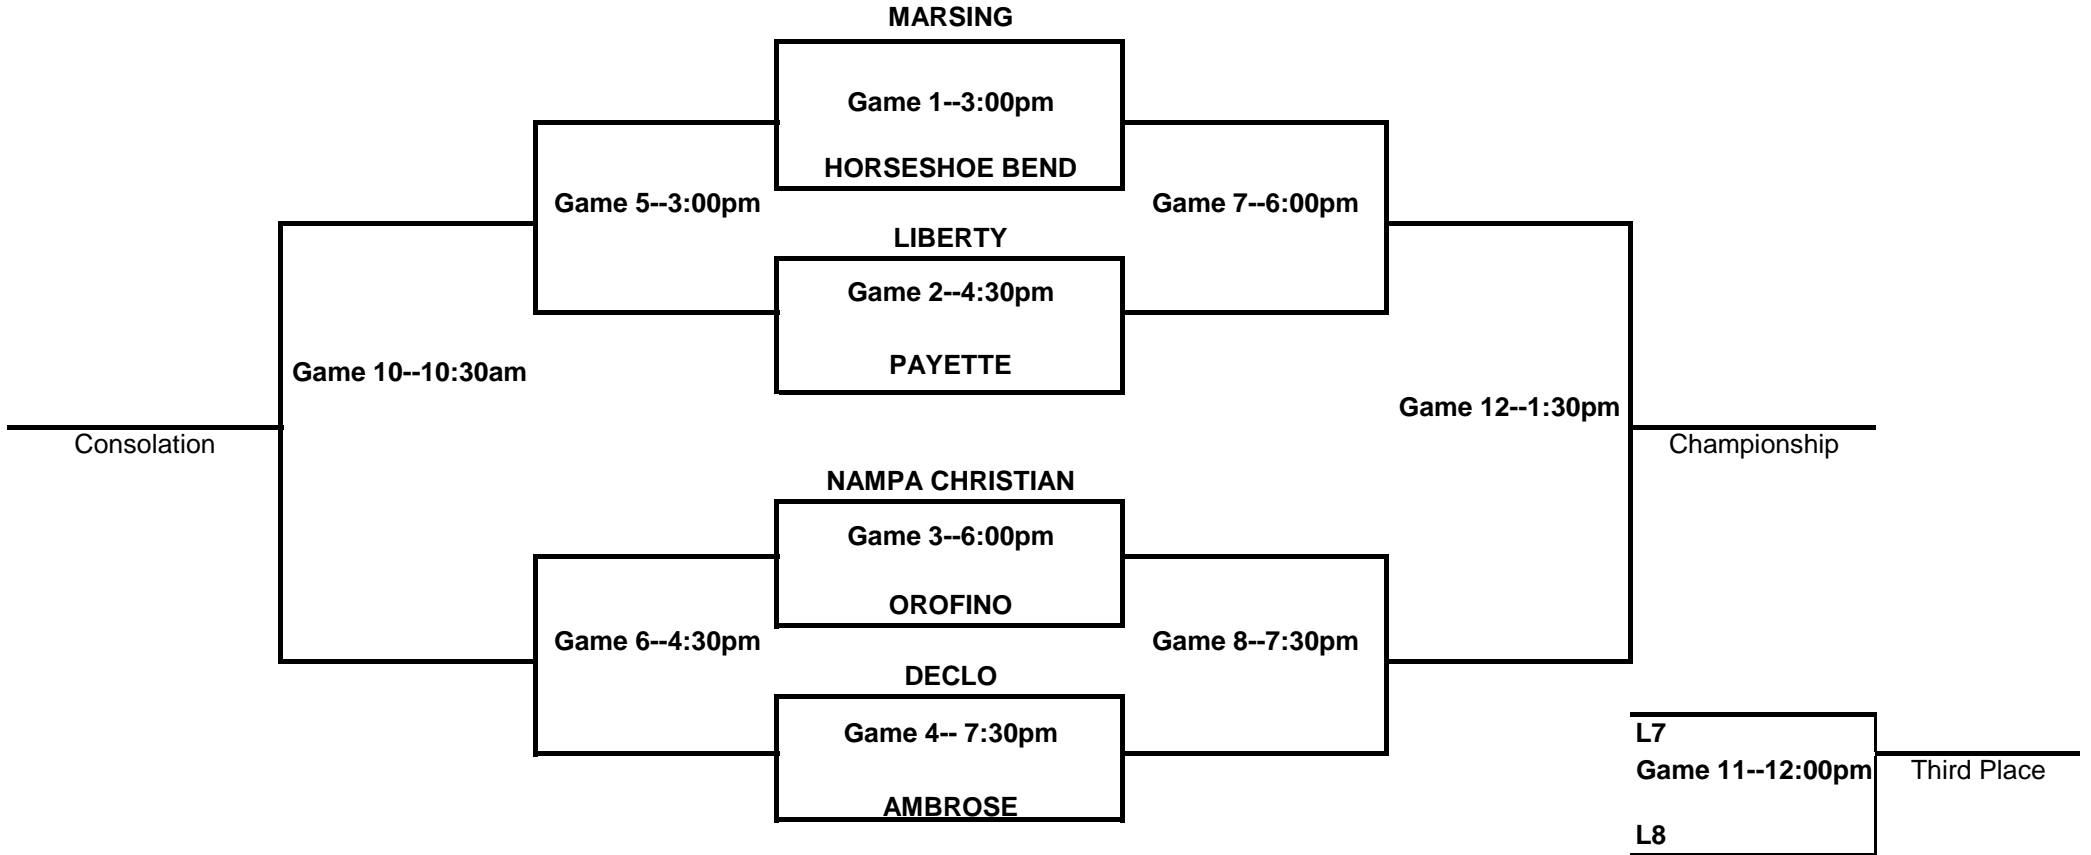

NAMPA CHRISTIAN CHRISTMAS TOURNAMENT

December 21st, 22nd, 23rd

****Cost is \$200 per Team**

****Top Team is Home Team**

****Home Team Wears White**

****Home Team Provides Official Book Keeper**

L5
Game 9--9:00am
L6

***Games 1-4 Thursday
Games 5-8 Friday
Games 9-12 Saturday***